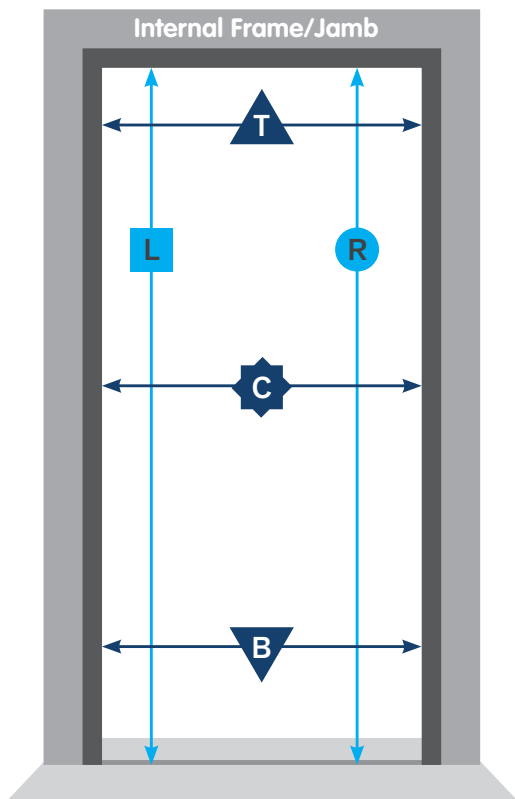

ORDER FORM: BUILD OUT

SHIELDSAFE
SECURITY DOORS & SCREENS

1

COLOURS

- Monument
 - Pearl White
 - Primrose
 - Satin Black
 - Surfmist
 - Woodland Grey
 - Non-Standard
- Non standard colours will incur a surcharge.

JOB NO#

REF / ORDER NO#

2

HEIGHT

Tight to Tight

L use narrowest dimension = -1mm = Build Out Height

R

WIDTH

Tight to Tight

T use narrowest dimension = -1mm = Build Out Width

C

B

NAME EMAIL

COMPANY ADDRESS

PH. NO SIGNATURE DATE